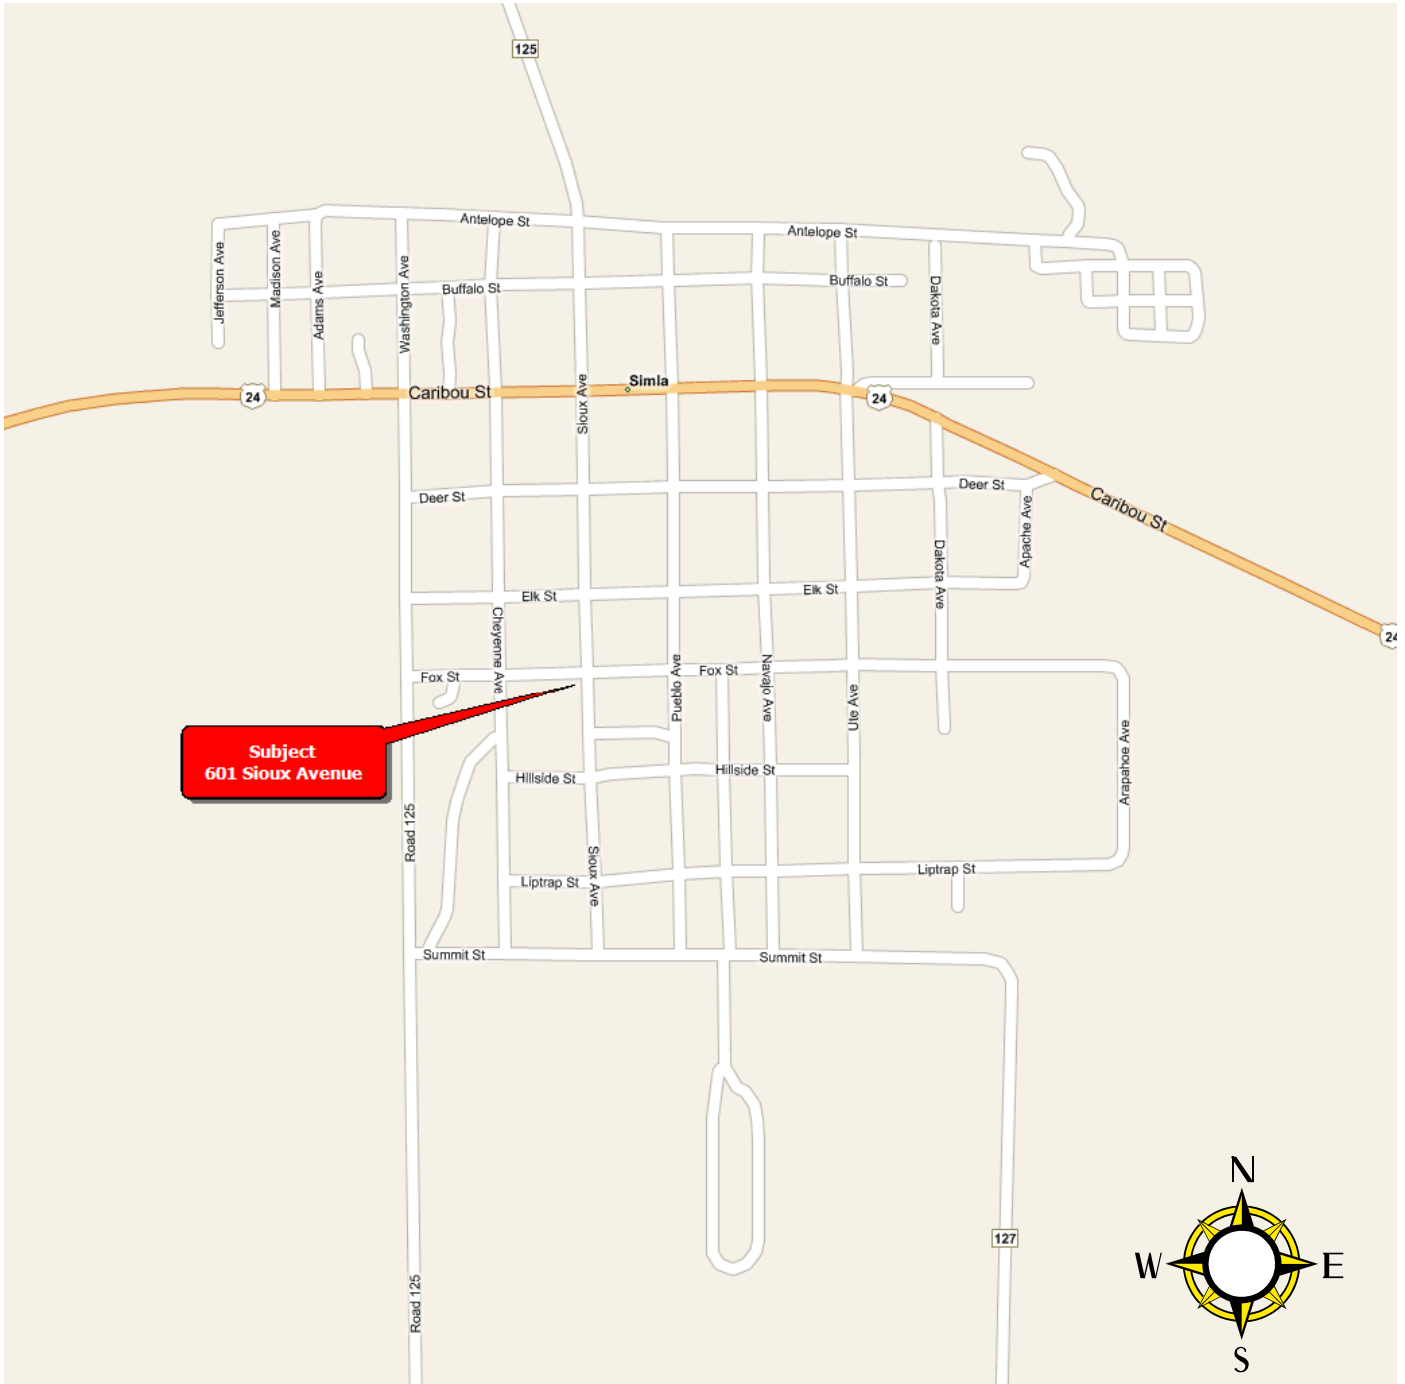

Provided By Ed Kovitz and Associates, LLC

Directions: From Powers Blvd in Colorado Springs take Highway 24 northeast 43 miles to Simla, then right (south) on Sioux Avenue 3 blocks to the corner of Sioux Avenue and Fox Street.

**Subject
601 Sioux Avenue**