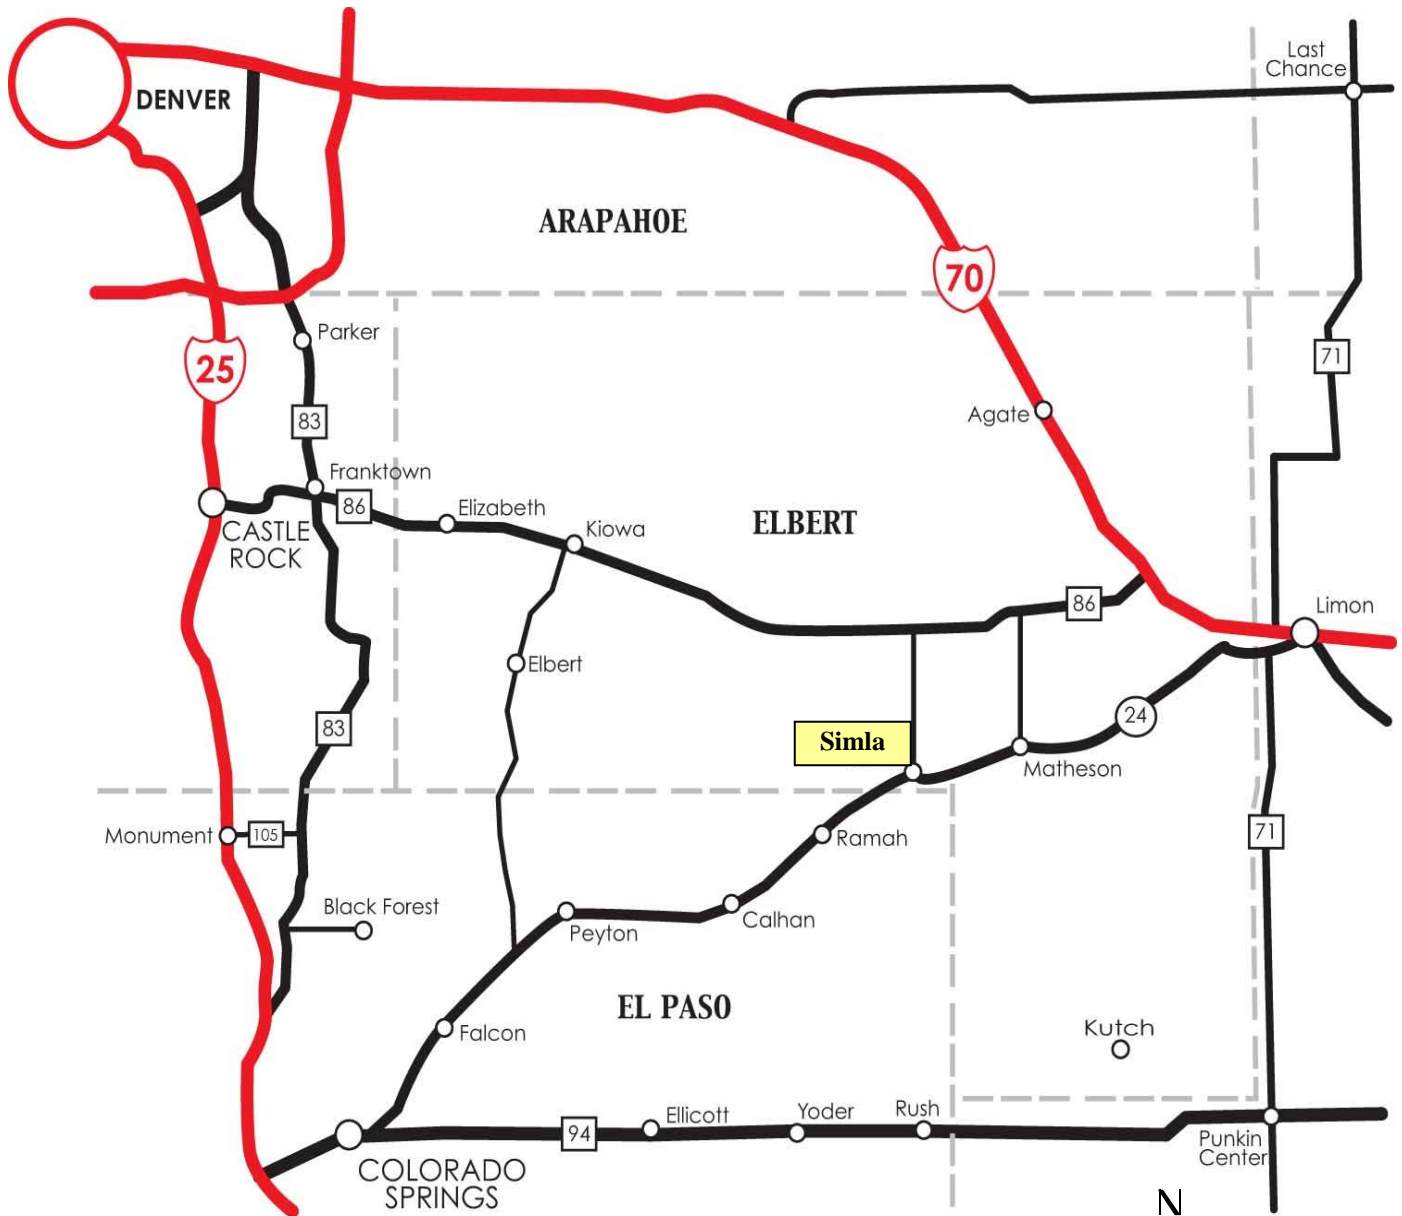

Provided By Ed Kovitz and Associates, LLC

Directions: From Powers Blvd in Colorado Springs take Highway 24 northeast 43 miles to Simla, then right (south) on Sioux Avenue 3 blocks to the corner of Sioux Avenue and Fox Street.

**Subject
601 Sioux Avenue**